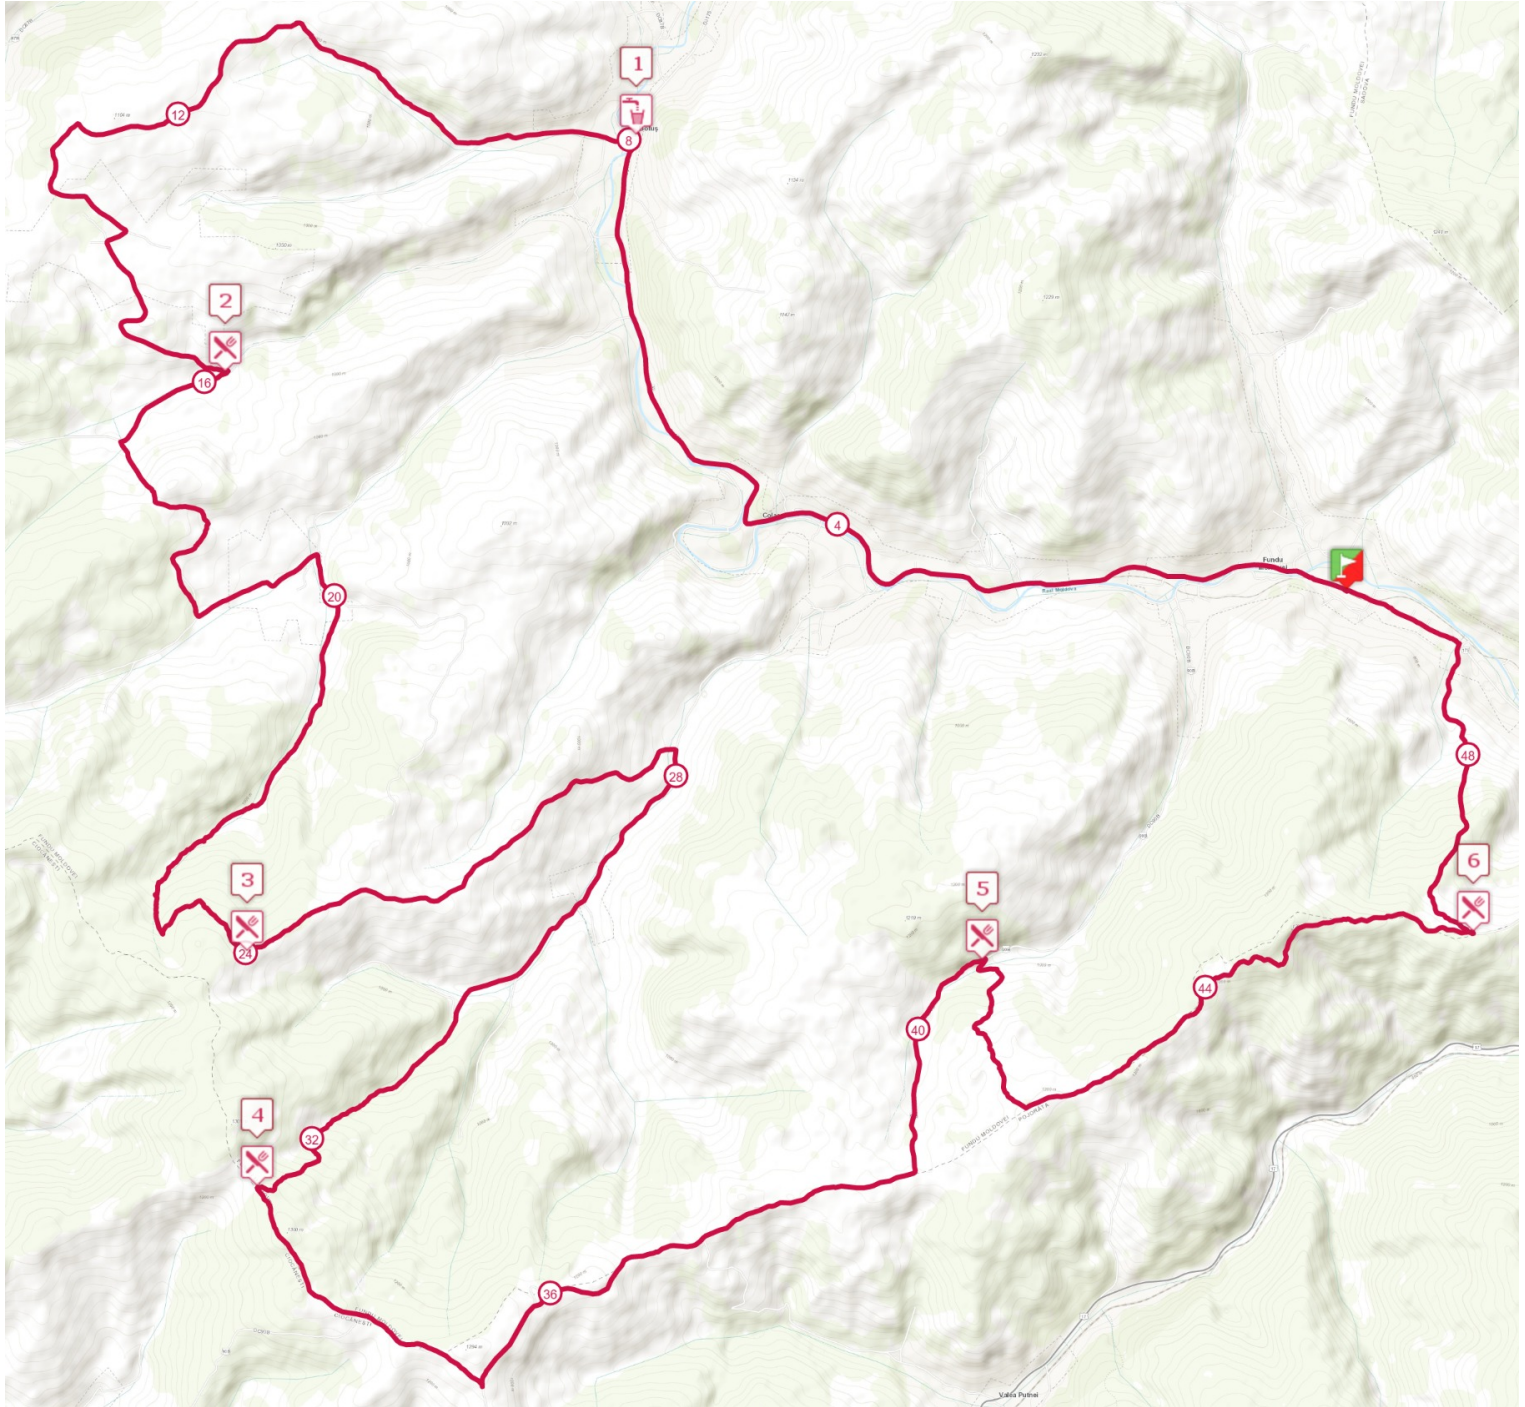

Get this track on your mobile with the app TrailConnect. To read more : <http://trailconnect.run>

<https://tracedetail.com>

> 10% > 20% > 30%